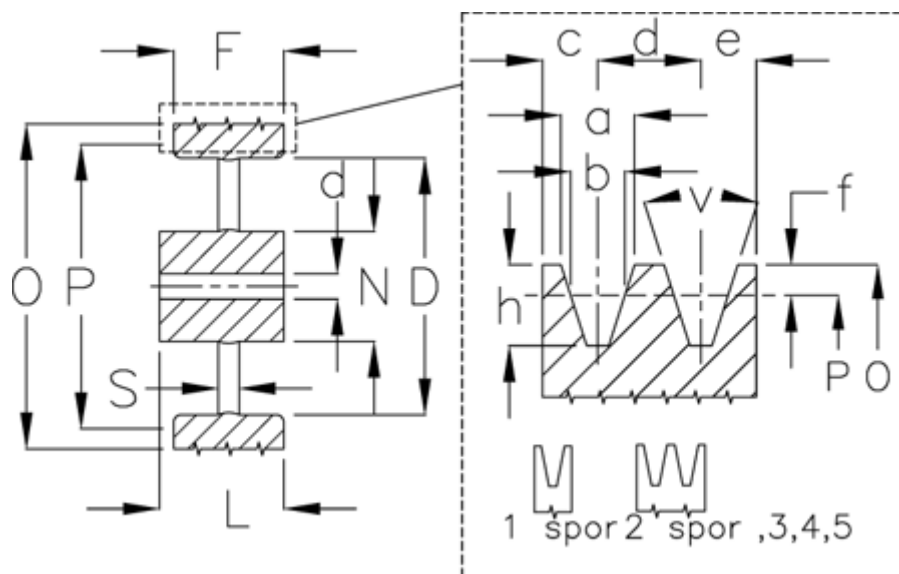

Article number: 60410331502

Description: V-belt pulley, no bore S 315/2

Measures

D	= 289	S	= 10
d	= 20	Type = S	
F	= 28.0		
L	= 45		
N	= 65		
Number of ribs	= 2		
O	= 319.0		
P	= 315		